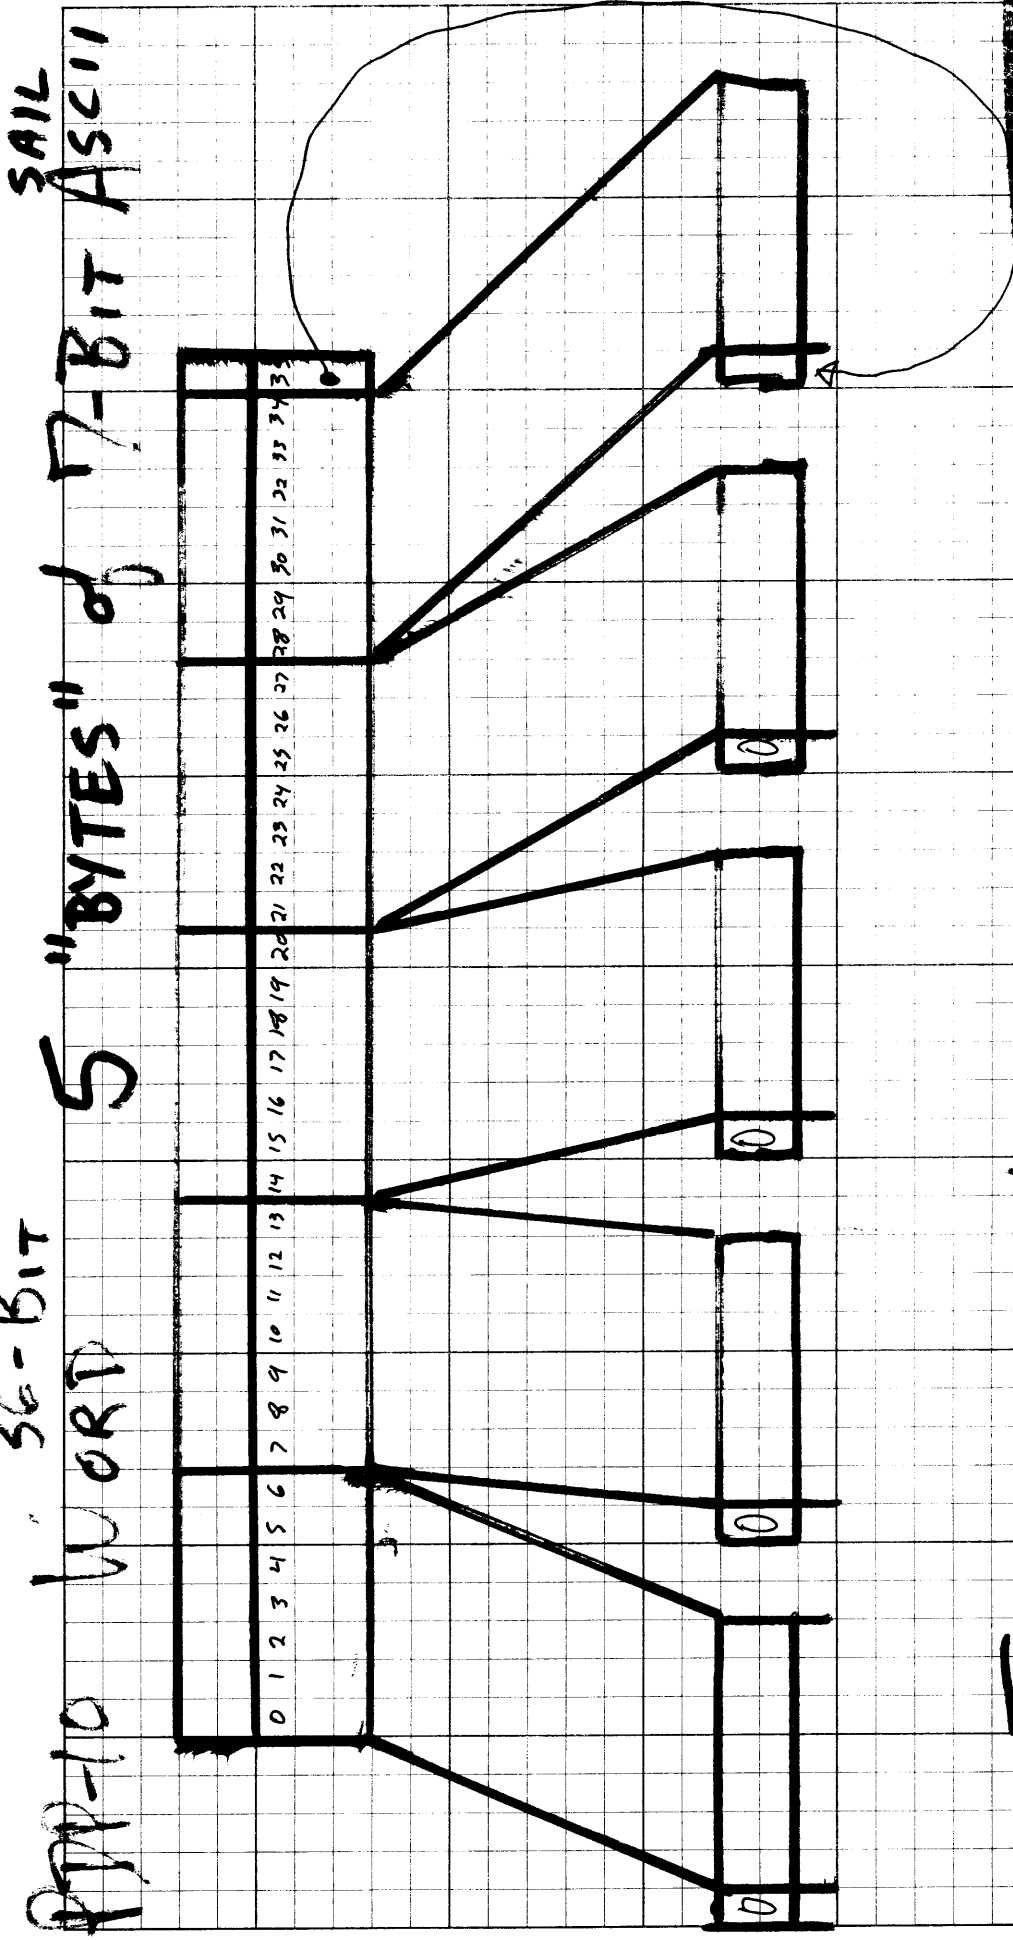

APPENDIX 7

STANFORD CHARACTER SET

The table below gives the octal codes for characters in the Stanford ascii character set. The octal code for a character is three digits and is obtained for a character in the table by adding the label of the character's row to the label of the character's column. For example, the ascii code for "G" is 100+7, or 107.

To get the sixbit code for a character, find the ascii code and subtract 40. Note that the only characters with sixbit representations are those with ascii codes in the range 40:137.

The abbreviations used for special characters in the table are explained below.

	0	1	2	3	4	5	6	7
000	NUL	↓	α	β	^	¬	ε	π
010	λ	TAB	LF	VT	FF	CR	∞	∂
020	c	∃	n	U	Y	∃	⊙	∞
030	-	→	~	#	≤	≥	≡	v
040	SP	!	"	#	$	%	&	'
050	(	)	*	+	,	-	.	/
060	0	1	2	3	4	5	6	7
070	8	9	:	;	<	=	>	?
100	@	A	B	C	D	E	F	G
110	H	I	J	K	L	M	N	O
120	P	Q	R	S	T	U	V	W
130	X	Y	Z	[	\	]	↑	←
140	'	a	b	c	d	e	f	g
150	h	i	j	k	l	m	n	o
160	p	q	r	s	t	u	v	w
170	x	y	z	{	|	ALT	}	BS

NUL (0) is a null.
TAB (11) is a tab.
LF (12) is a linefeed.
VT (13) is a vertical tab.
FF (14) is a form feed.
CR (15) is a carriage return.
SP (40) is a space.
ALT (175) is an altmode.
BS (177) is a backspace.

5 BYTES of 5-BITS

SAIL DART
Archive

Lowest order PDP-10 bit goes to high-order of 5th byte