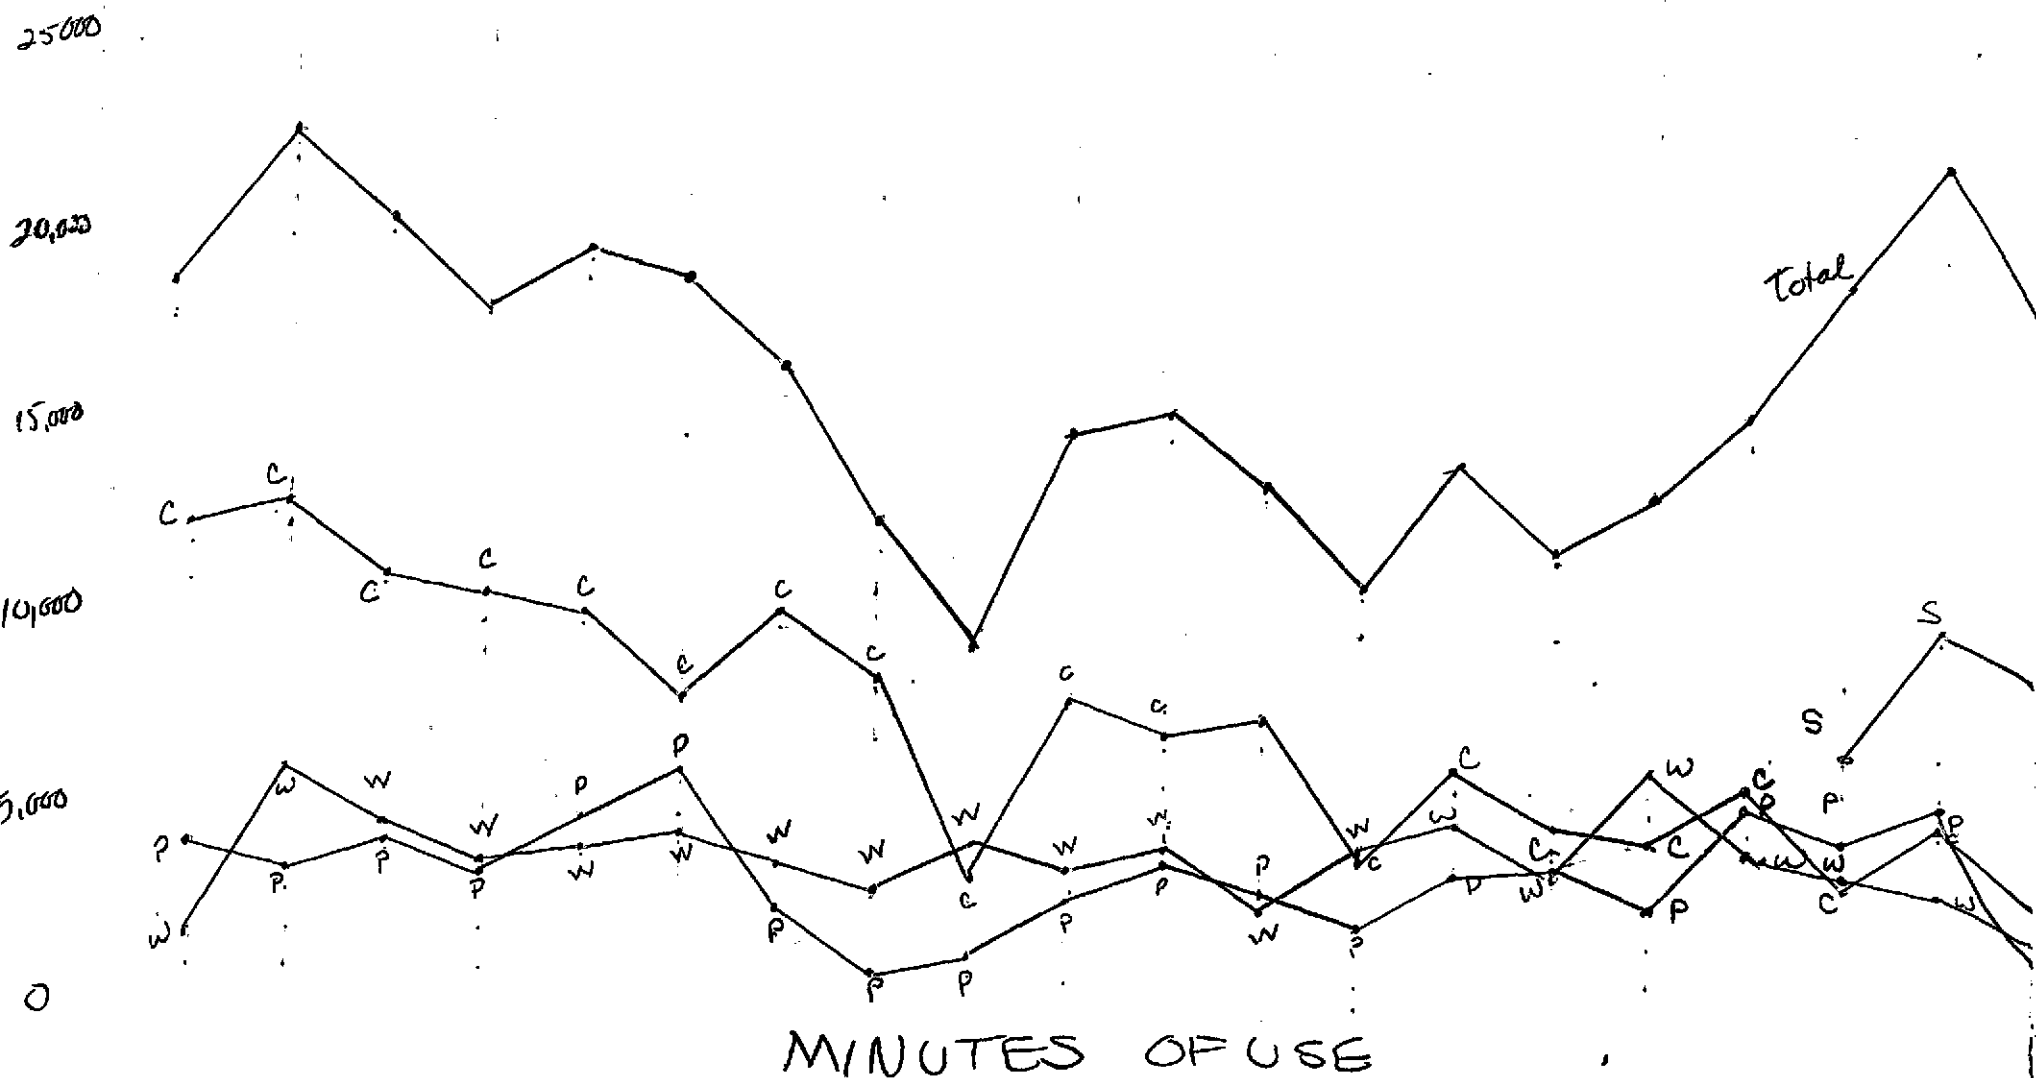

Sep Oct Nov Dec 1985 Jan Feb Mar Apr May Jun Jul Aug Sep Oct Nov Dec 1986 Jan Feb Mar