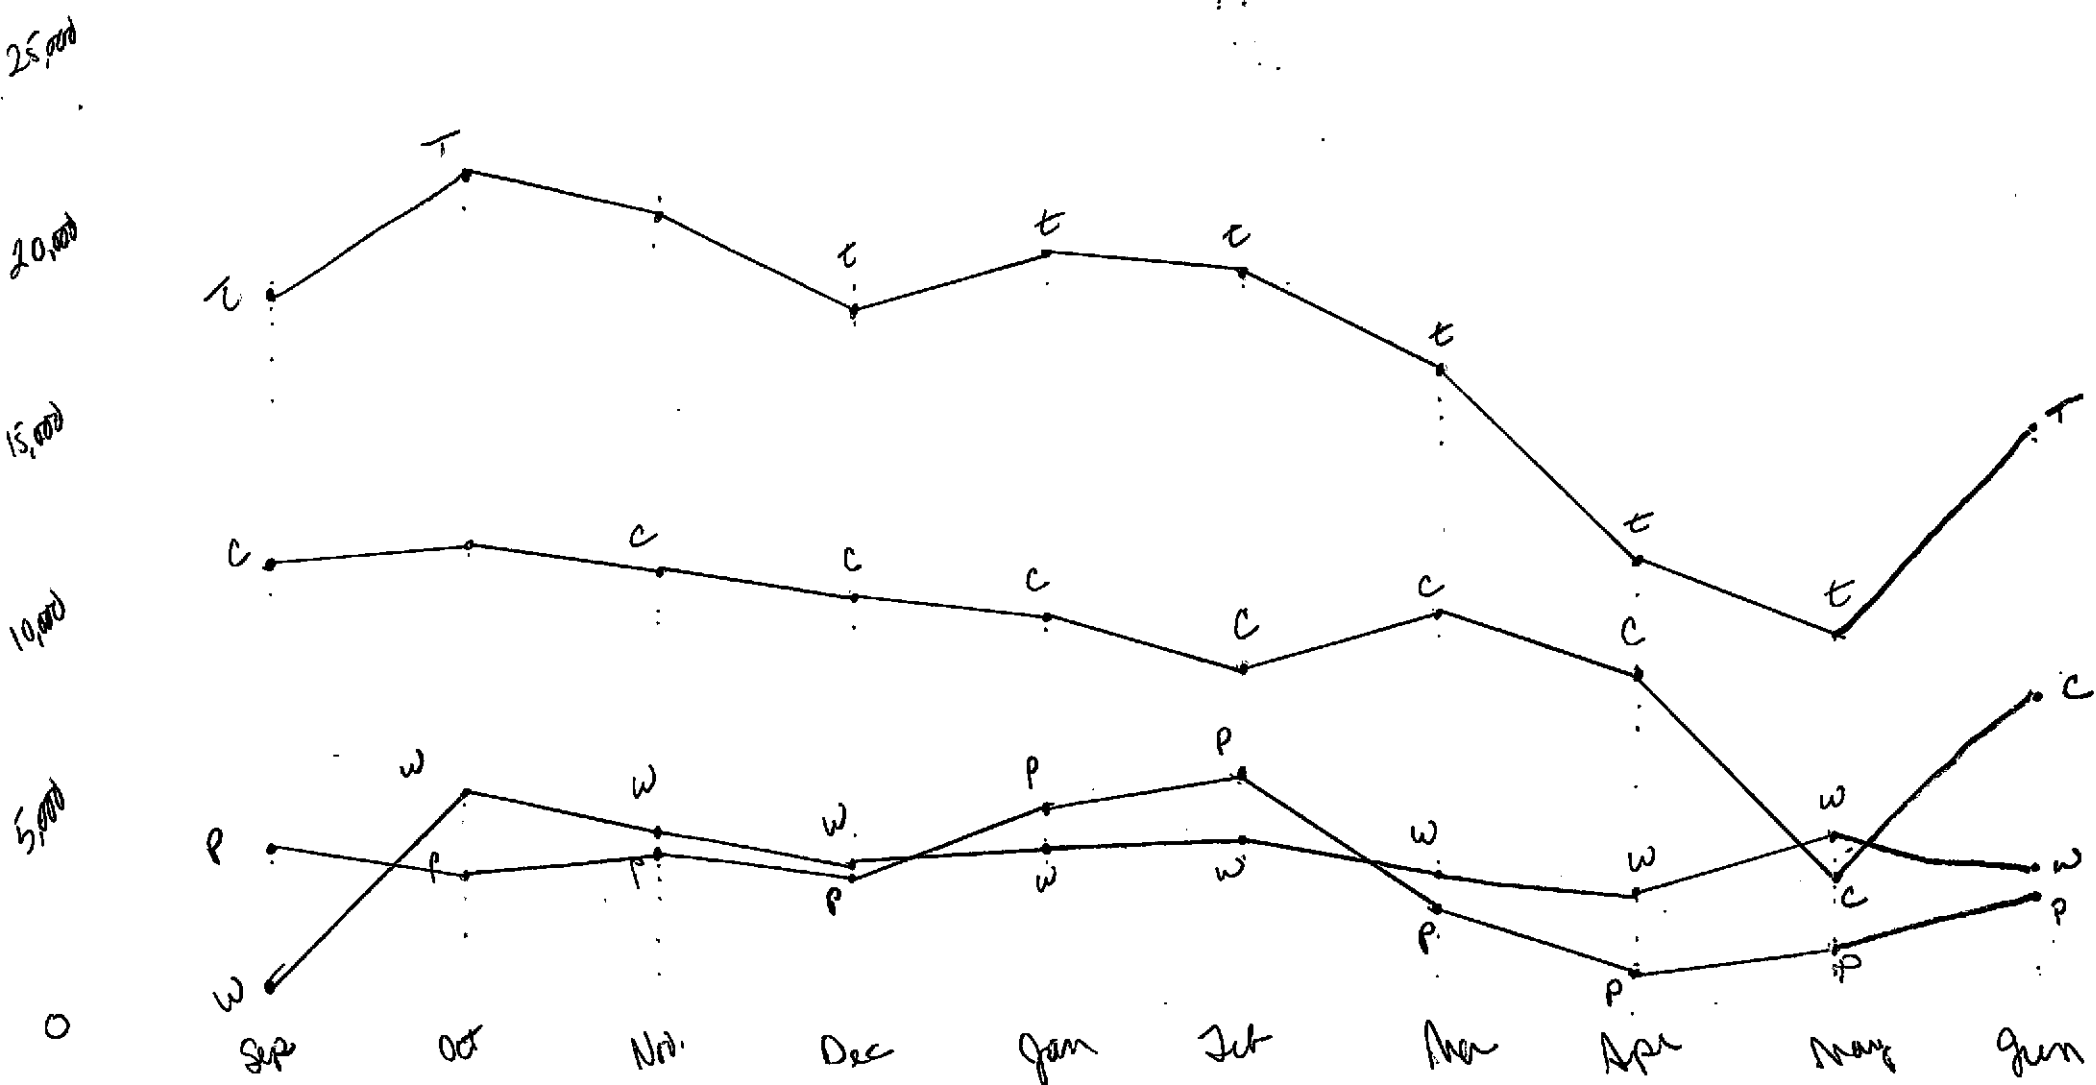

DAYS - OUT-OF-SERVICE (OR LOG NOT RECORDING)

T	3	1	2	1	1	0	1	2	0	
W	18	1	6	8	4	1	2	2	1	4
P	3	3	3	1 or 2	9	0	7	8	8?	5
C	3	1	4	1	6	7	2	3	16	

Minutes of Use