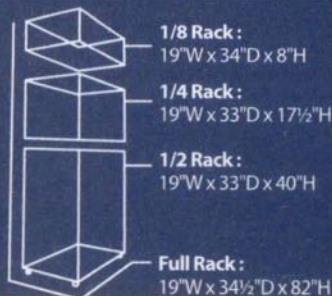

Now More Data Transfers!

1/8 Rack	20GB Transfer	$150/mo
1/8 Rack	200GB Transfer	$200/mo
1/4 Rack	500GB Transfer	$450/mo
1/2 Rack	500GB Transfer	$600/mo
Full Rack	500GB Transfer	$995/mo
Mbps	Fixed bandwidth	Please Call