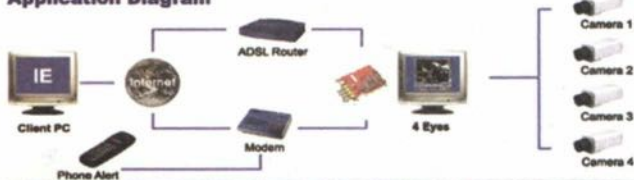

Application Diagram

NEW! ESS1004 BAK Standalone real time security Digital Video Recorder

- 4 channel playback
- VGA output resolution up to 1280 X 1024
- Motion detection recording
- Auto recycle recording
- Removable HDD bay and USB 2.0 for easy backup (HDD not included)

Where to buy?

MIT Computers   BM Electronics   Tomken Technologies
40 Shields Court   312 College Street   991 Matheson Blvd. East
Markham L3R 0M5   Toronto, M5T 1S3   Mississauga, L4W 2V3
Tel: (905)946-0908   Tel: (416)923-3368   Tel: (905)625-9889

Dealers are welcome!

Please call 1-888-663-5225 X227

MICROJACK

www.microjack.com

40015094

Big megapixel counts and big camera bodies aren't necessarily mutually inclusive anymore.

Sony's newest Cyber-shot, the DSC-P150 is a 7.2 MP camera featuring a Carl Zeiss lens and 3X optical zoom, giving 3072 x 2304 images when shooting at the highest resolution.

Sony is promising 310 shots per full battery charge and nine scene modes including landscape, snow and fireworks for shooting in a variety of lighting conditions.

The camera is compatible with the latest incarnation of Sony's proprietary Memory Stick media cards but ships with a 32MB older variety media.

The Cyber-shot DSC-P150 is small enough to fit into a shirt pocket. Said pocket doesn't need to be too deep, however; the 7.2 MP camera will retail for about $665 (from $US 500) when it launches in September.