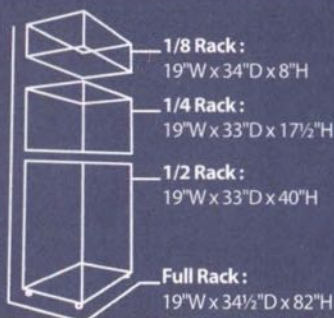

Competitive Pricing

1/8 Rack	20GB Transfer	$150/mo
1/4 Rack	50GB Transfer	$300/mo
1/2 Rack	100GB Transfer	$550/mo
Full Rack	200GB Transfer	$995/mo