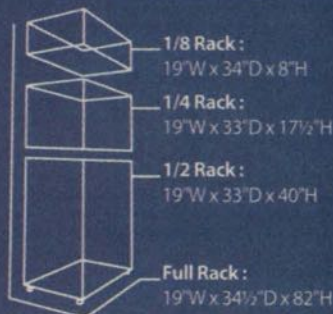

Competitive Pricing

1/8 Rack	20GB Transfer	$150/mo
1/4 Rack	50GB Transfer	$300/mo
1/2 Rack	100GB Transfer	$550/mo
Full Rack	200GB Transfer	$995/mo