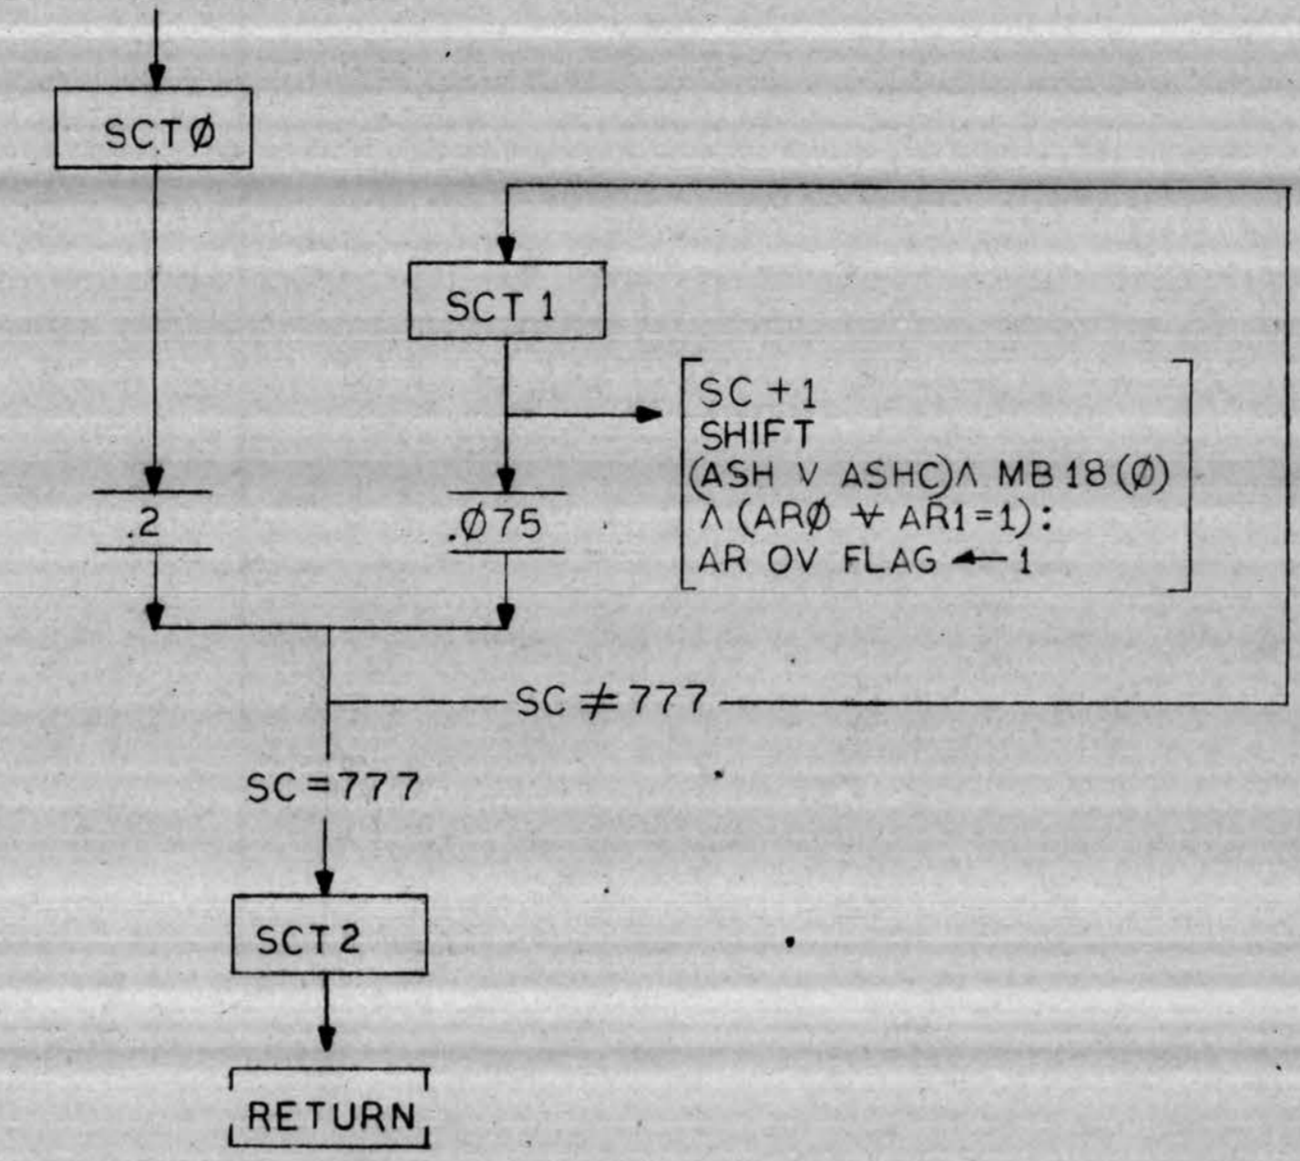

SHIFT COUNTER ADD

SHIFT COUNT SUBR

ISSUED
AUG 2 1964

CHANGE		DRAWN		DATE			TITLE	
A-27		RWATSON		1-31-64			SHIFT COUNT ADD & SUBR	
		CHECKED					FOR	
		ENG		3-20-64			ARITH PROC 166 PDP-6	
		PROJ ENG		3/20/64			ASSY NO	CODE
		PROD		3/20/64		FD	DRWG NO	
							D-166-O-SCAS	
						SHEET	OF	
							REV LTR	
							A	