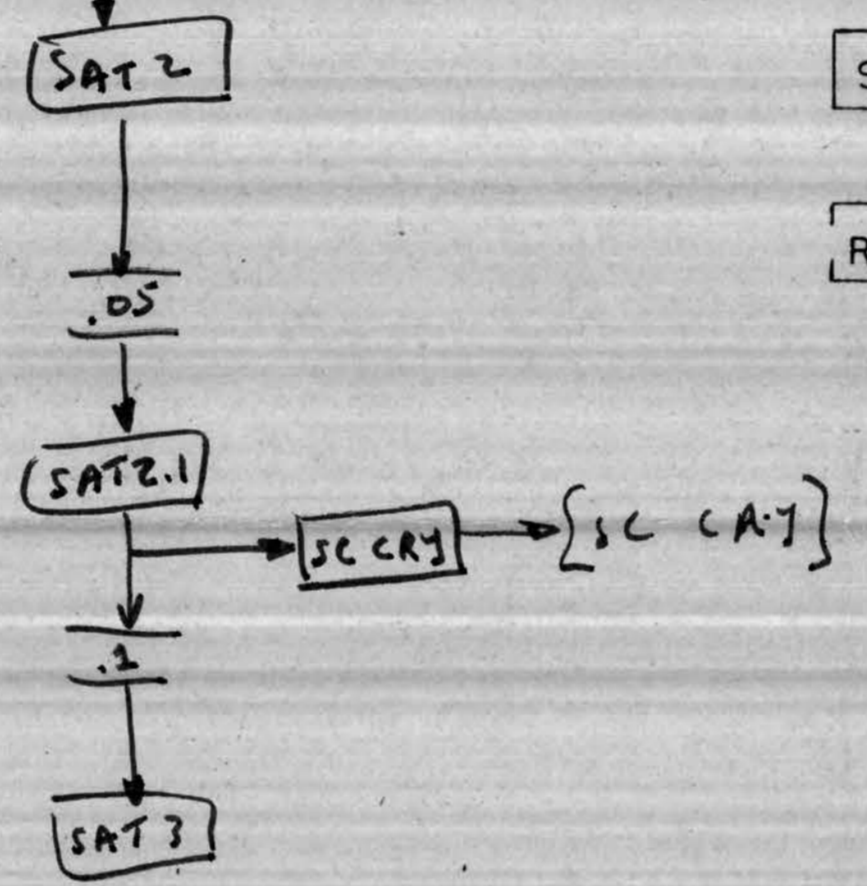

SHIFT COUNTER ADD

SHIFT COUNT SUBR

ISSUED
AUG 2 1964

CHANGE		DRAWN		DATE			TITLE	
A-27		RWATSON		1-31-64			SHIFT COUNT ADD & SUBR	
		CHECKED					FOR	
		ENG		3-20-64			ARITH PROC 166 PDP-6	
		PROJ ENG		3/20/64			ASSY NO	CODE
		PROD		3/20/64		FD	DRWG NO	
							D-166-O-SCAS	
						SHEET	OF	
							REV LTR	
							A	