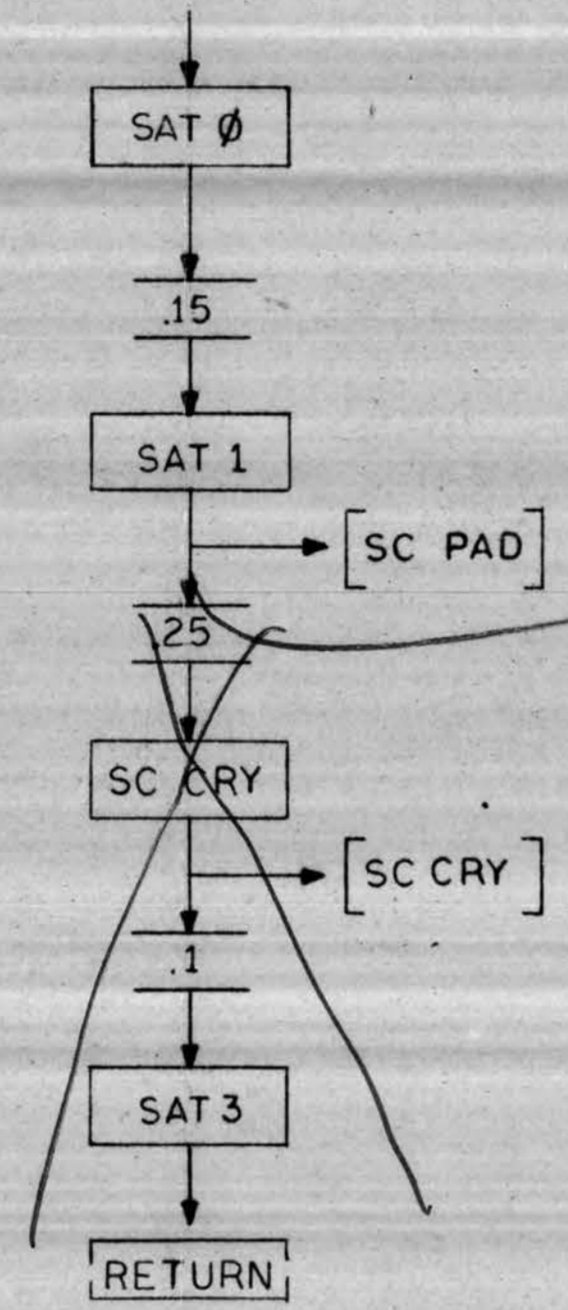

SHIFT COUNTER ADD

SHIFT COUNT SUBR

ISSUED
AUG 2 1964

CHANGE		DRAWN		DATE			TITLE	
A-27		RWATSON		1-31-64			SHIFT COUNT ADD & SUBR	
		CHECKED					FOR	
		ENG		3-20-64			ARITH PROC 166 PDP-6	
		PROJ ENG		3/20/64			ASSY NO	CODE
		PROD		3/20/64		FD	DRWG NO	
							D-166-O-SCAS	
						SHEET	OF	
							REV LTR	
							A	