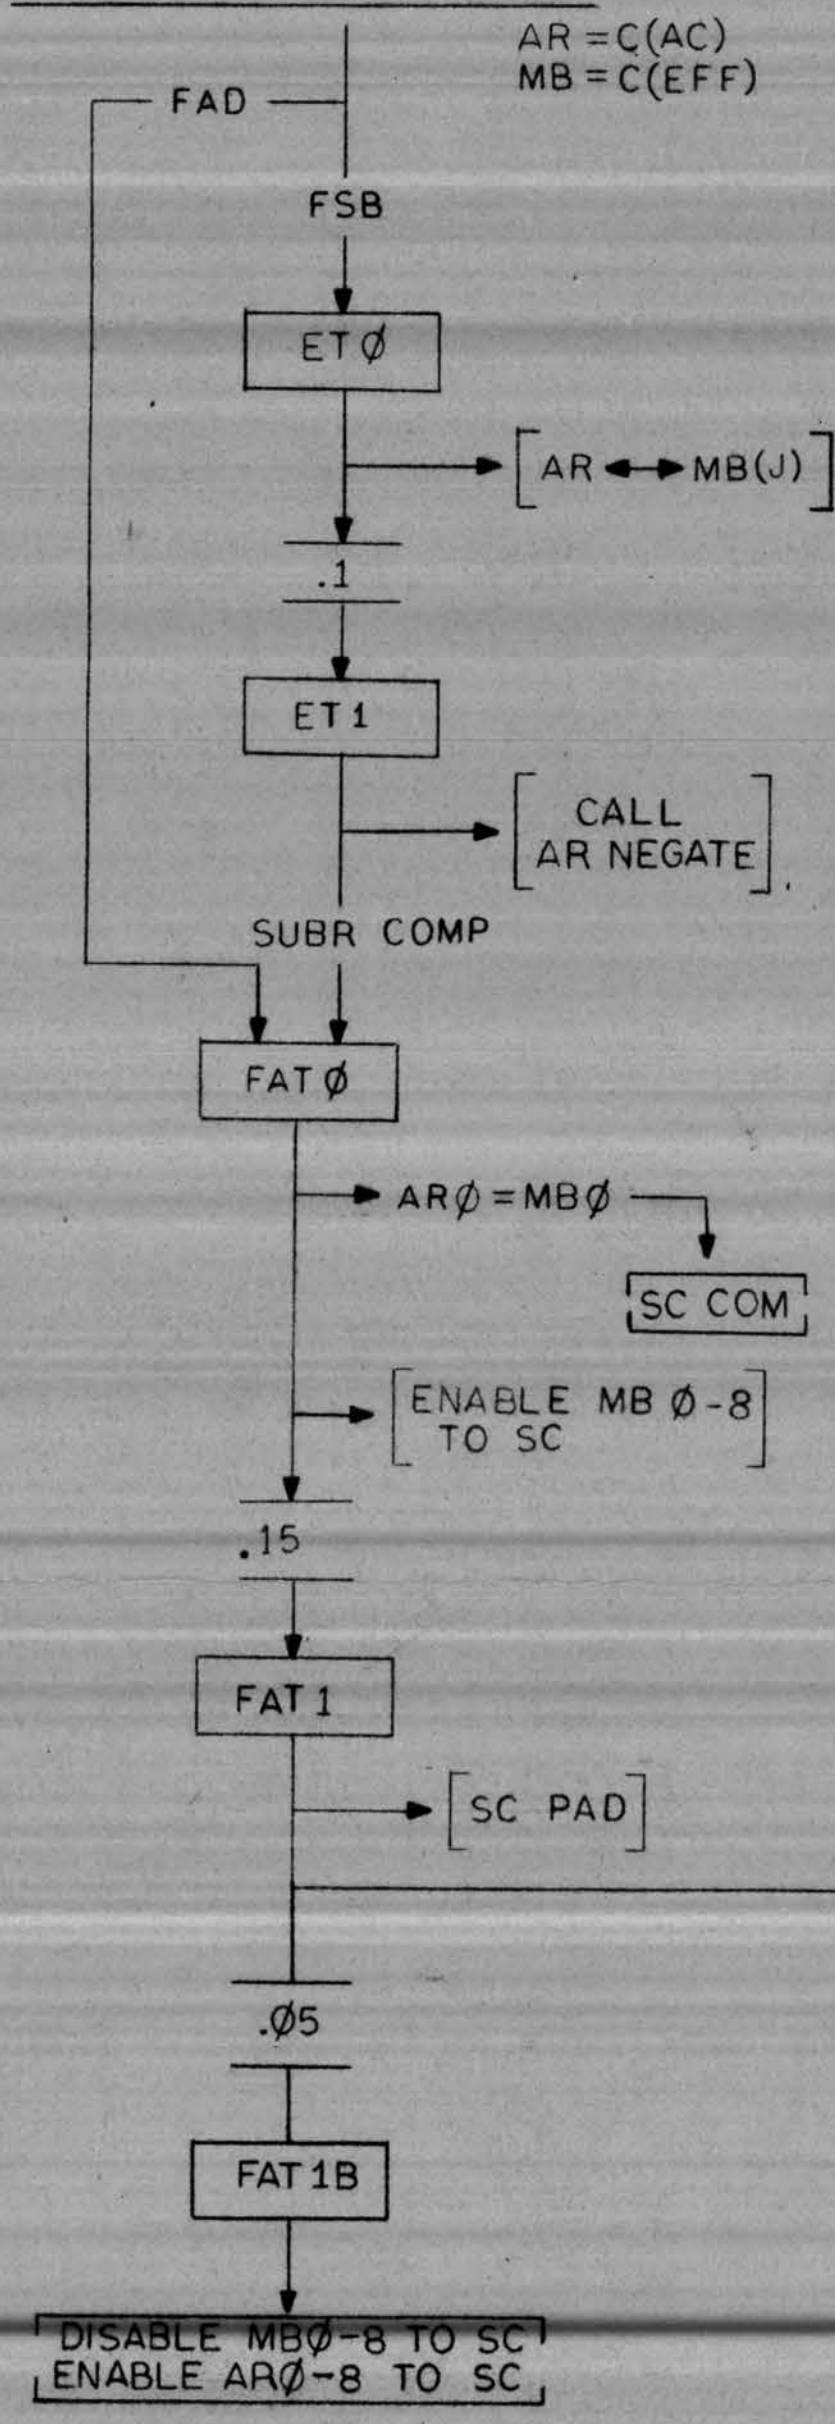

FLOATING DIVIDE

FLOATING MULTIPLY

FLOATING ADD/SUBTRACT

SUBR COMP

FAT5A

ISSUED
AUG 2 * 1964

CHANGE	REVISIONS	DRAWN R WATSON	DATE 1-22-64	 digital EQUIPMENT CORPORATION <small>MAYNARD, MASSACHUSETTS</small>	TITLE FLOATING DIVIDE FLOATING ADD/SUBTRACT
		CHECKED D. Sullivan	DATE 3-20-64		FOR ARITH. PROC: 166 PDP-6
		ENG R Savell	DATE 3/20/64		ASSY NO
		PROJ ENG R Savell	DATE 3/20/64		CODE FD
DATE		PROD R Savell	DATE 3/20/64	SHEET 1 OF 1	DRWG NO D-166-O-FDAS
ENG					REV LTR