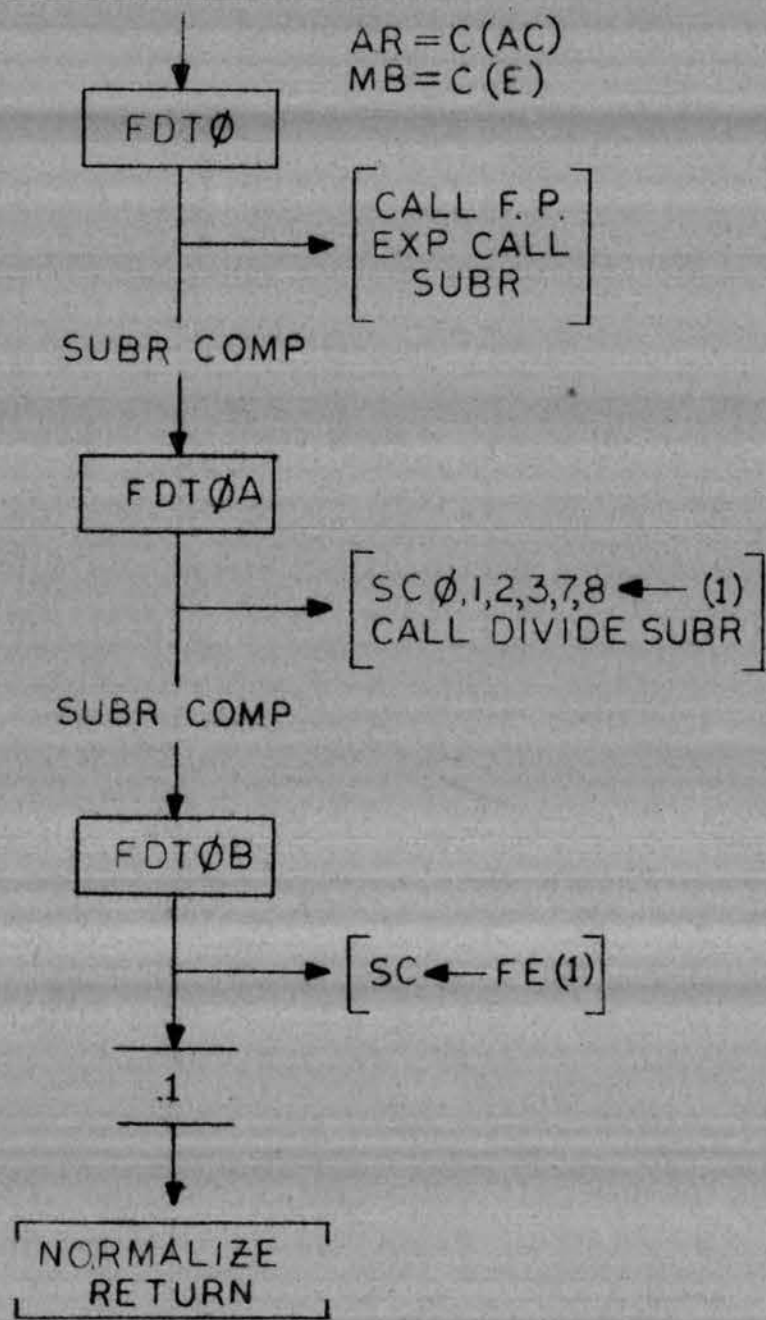

FLOATING DIVIDE

FLOATING MULTIPLY

FLOATING ADD/SUBTRACT

SUBR COMP

FAT5A

ISSUED
AUG 2 * 1964

CHANGE	REVISIONS	DRAWN R WATSON	DATE 1-22-64	 digital EQUIPMENT CORPORATION <small>MAYNARD, MASSACHUSETTS</small>	TITLE FLOATING DIVIDE FLOATING ADD/SUBTRACT
		CHECKED D. Sullivan	DATE 3-20-64		FOR ARITH. PROC: 166 PDP-6
		ENG R Savell	DATE 3/20/64		ASSY NO
		PROJ ENG R Savell	DATE 3/20/64		CODE FD
DATE		PROD R Savell	DATE 3/20/64	SHEET 1 OF 1	DRWG NO D-166-O-FDAS
ENG					REV LTR