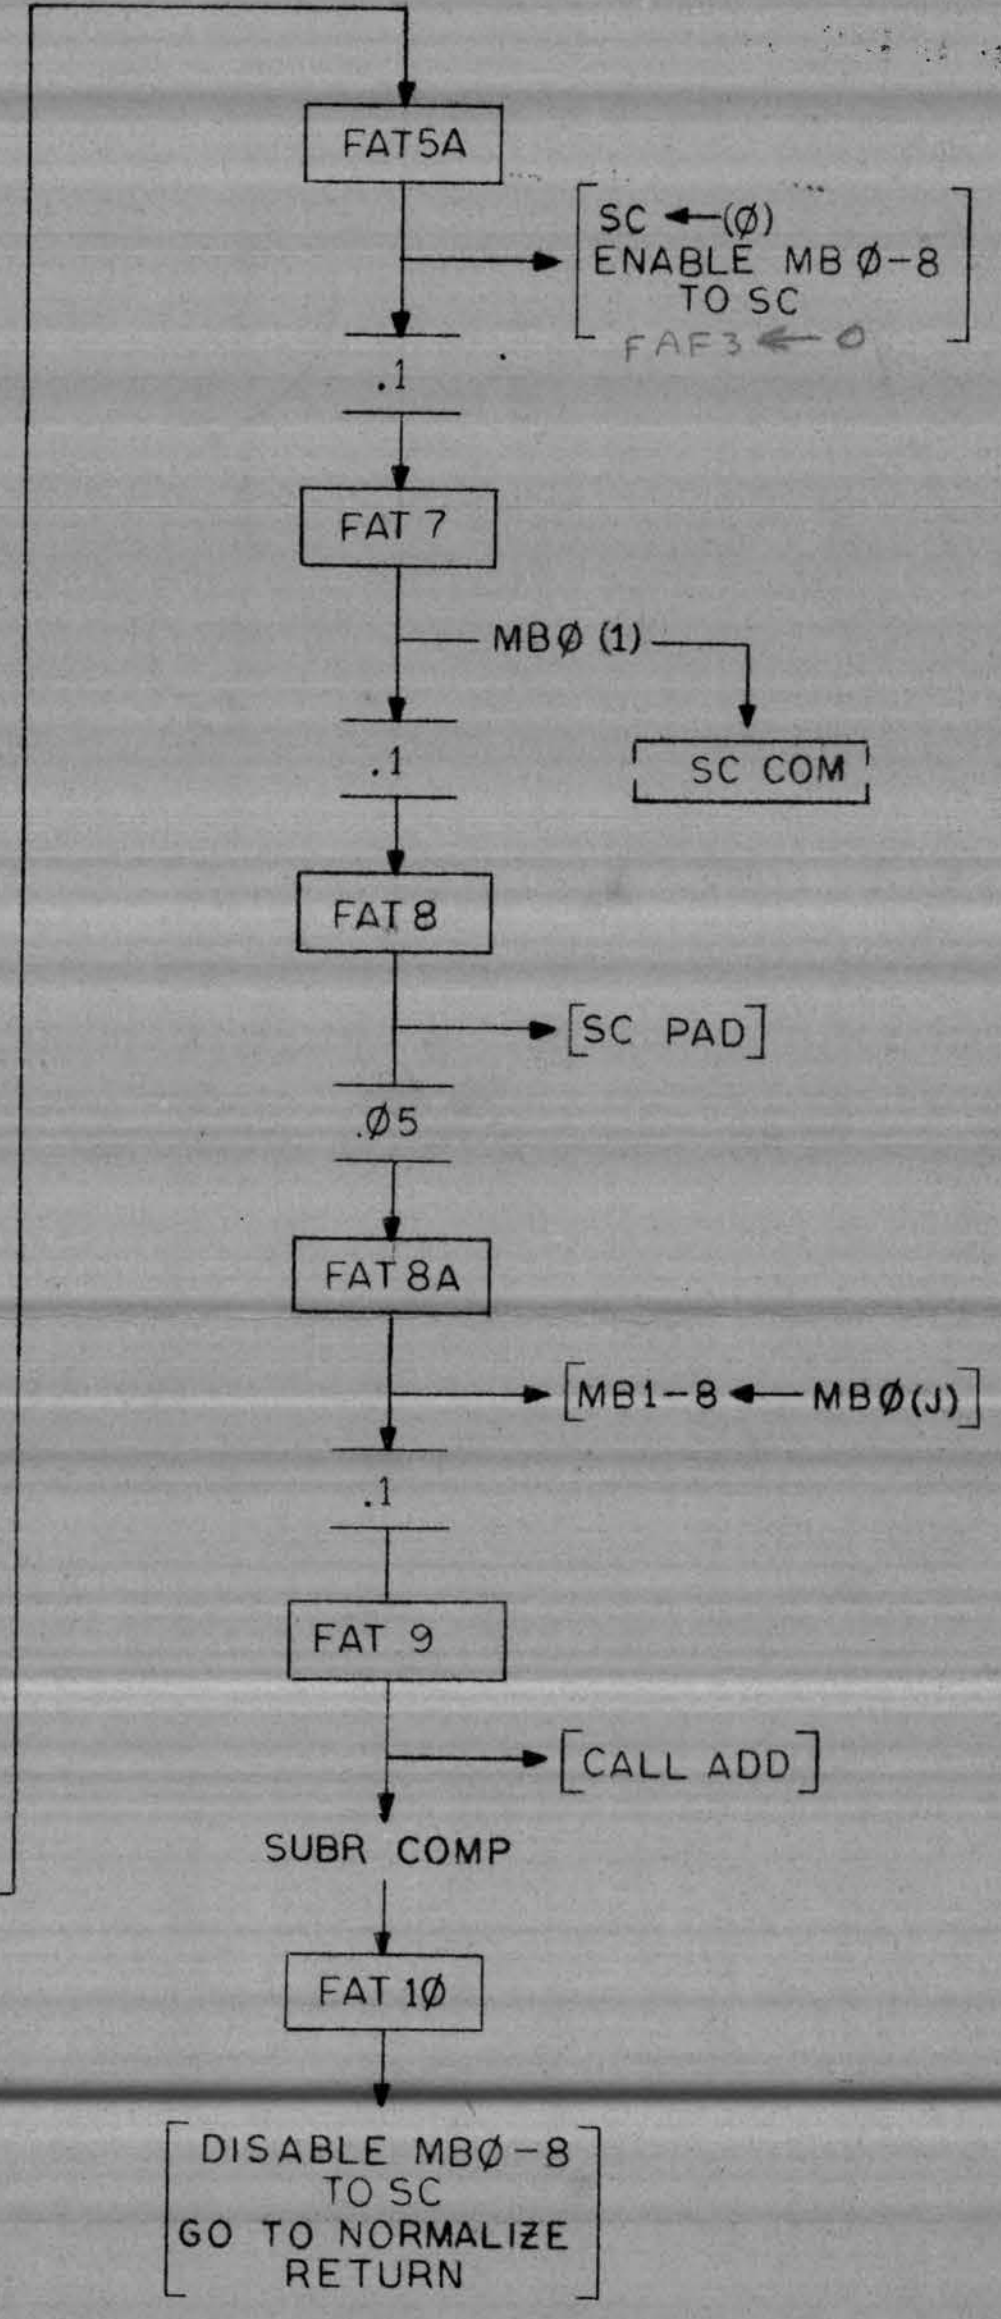

FLOATING DIVIDE

FLOATING MULTIPLY

FLOATING ADD/SUBTRACT

SUBR COMP

FAT5A

ISSUED
AUG 2 * 1964

CHANGE	REVISIONS	DRAWN R WATSON	DATE 1-22-64	 digital EQUIPMENT CORPORATION <small>MAYNARD, MASSACHUSETTS</small>	TITLE FLOATING DIVIDE FLOATING ADD/SUBTRACT
		CHECKED D. Sullivan	DATE 3-20-64		FOR ARITH. PROC: 166 PDP-6
		ENG R Savell	DATE 3/20/64		ASSY NO
		PROJ ENG R Savell	DATE 3/20/64		CODE FD
DATE		PROD R Savell	DATE 3/20/64	SHEET 1 OF 1	DRWG NO D-166-O-FDAS
ENG					REV LTR