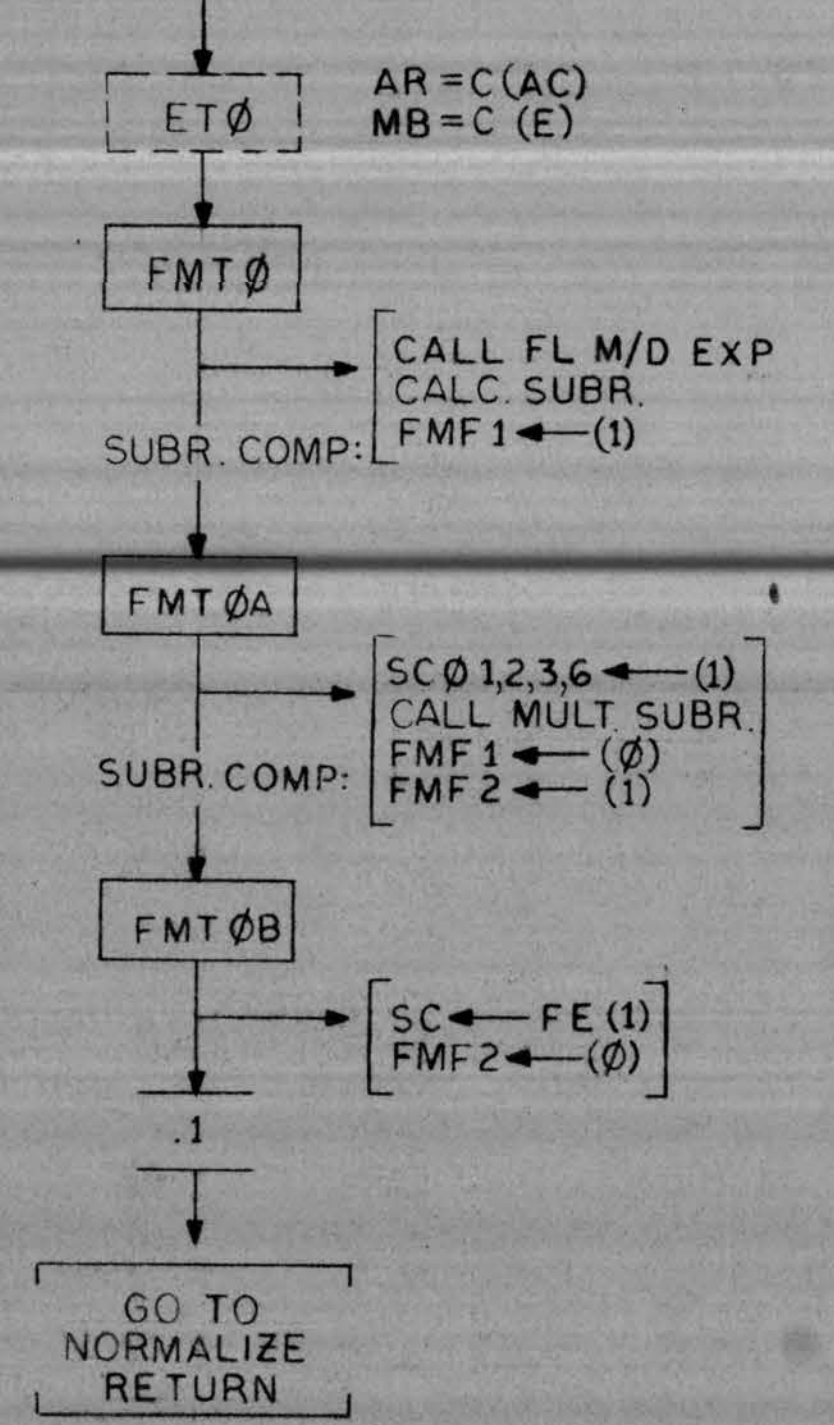

FLOATING DIVIDE

FLOATING MULTIPLY

FLOATING ADD/SUBTRACT

SUBR COMP

FAT5A

ISSUED
AUG 2 * 1964

CHANGE	REVISIONS	DRAWN R WATSON	DATE 1-22-64	 digital EQUIPMENT CORPORATION <small>MAYNARD, MASSACHUSETTS</small>	TITLE FLOATING DIVIDE FLOATING ADD/SUBTRACT
		CHECKED D. Sullivan	DATE 3-20-64		FOR ARITH. PROC: 166 PDP-6
		ENG R Savell	DATE 3/20/64		ASSY NO
		PROJ ENG R Savell	DATE 3/20/64		CODE FD
DATE		PROD R Savell	DATE 3/20/64	SHEET 1 OF 1	DRWG NO D-166-O-FDAS
ENG					REV LTR