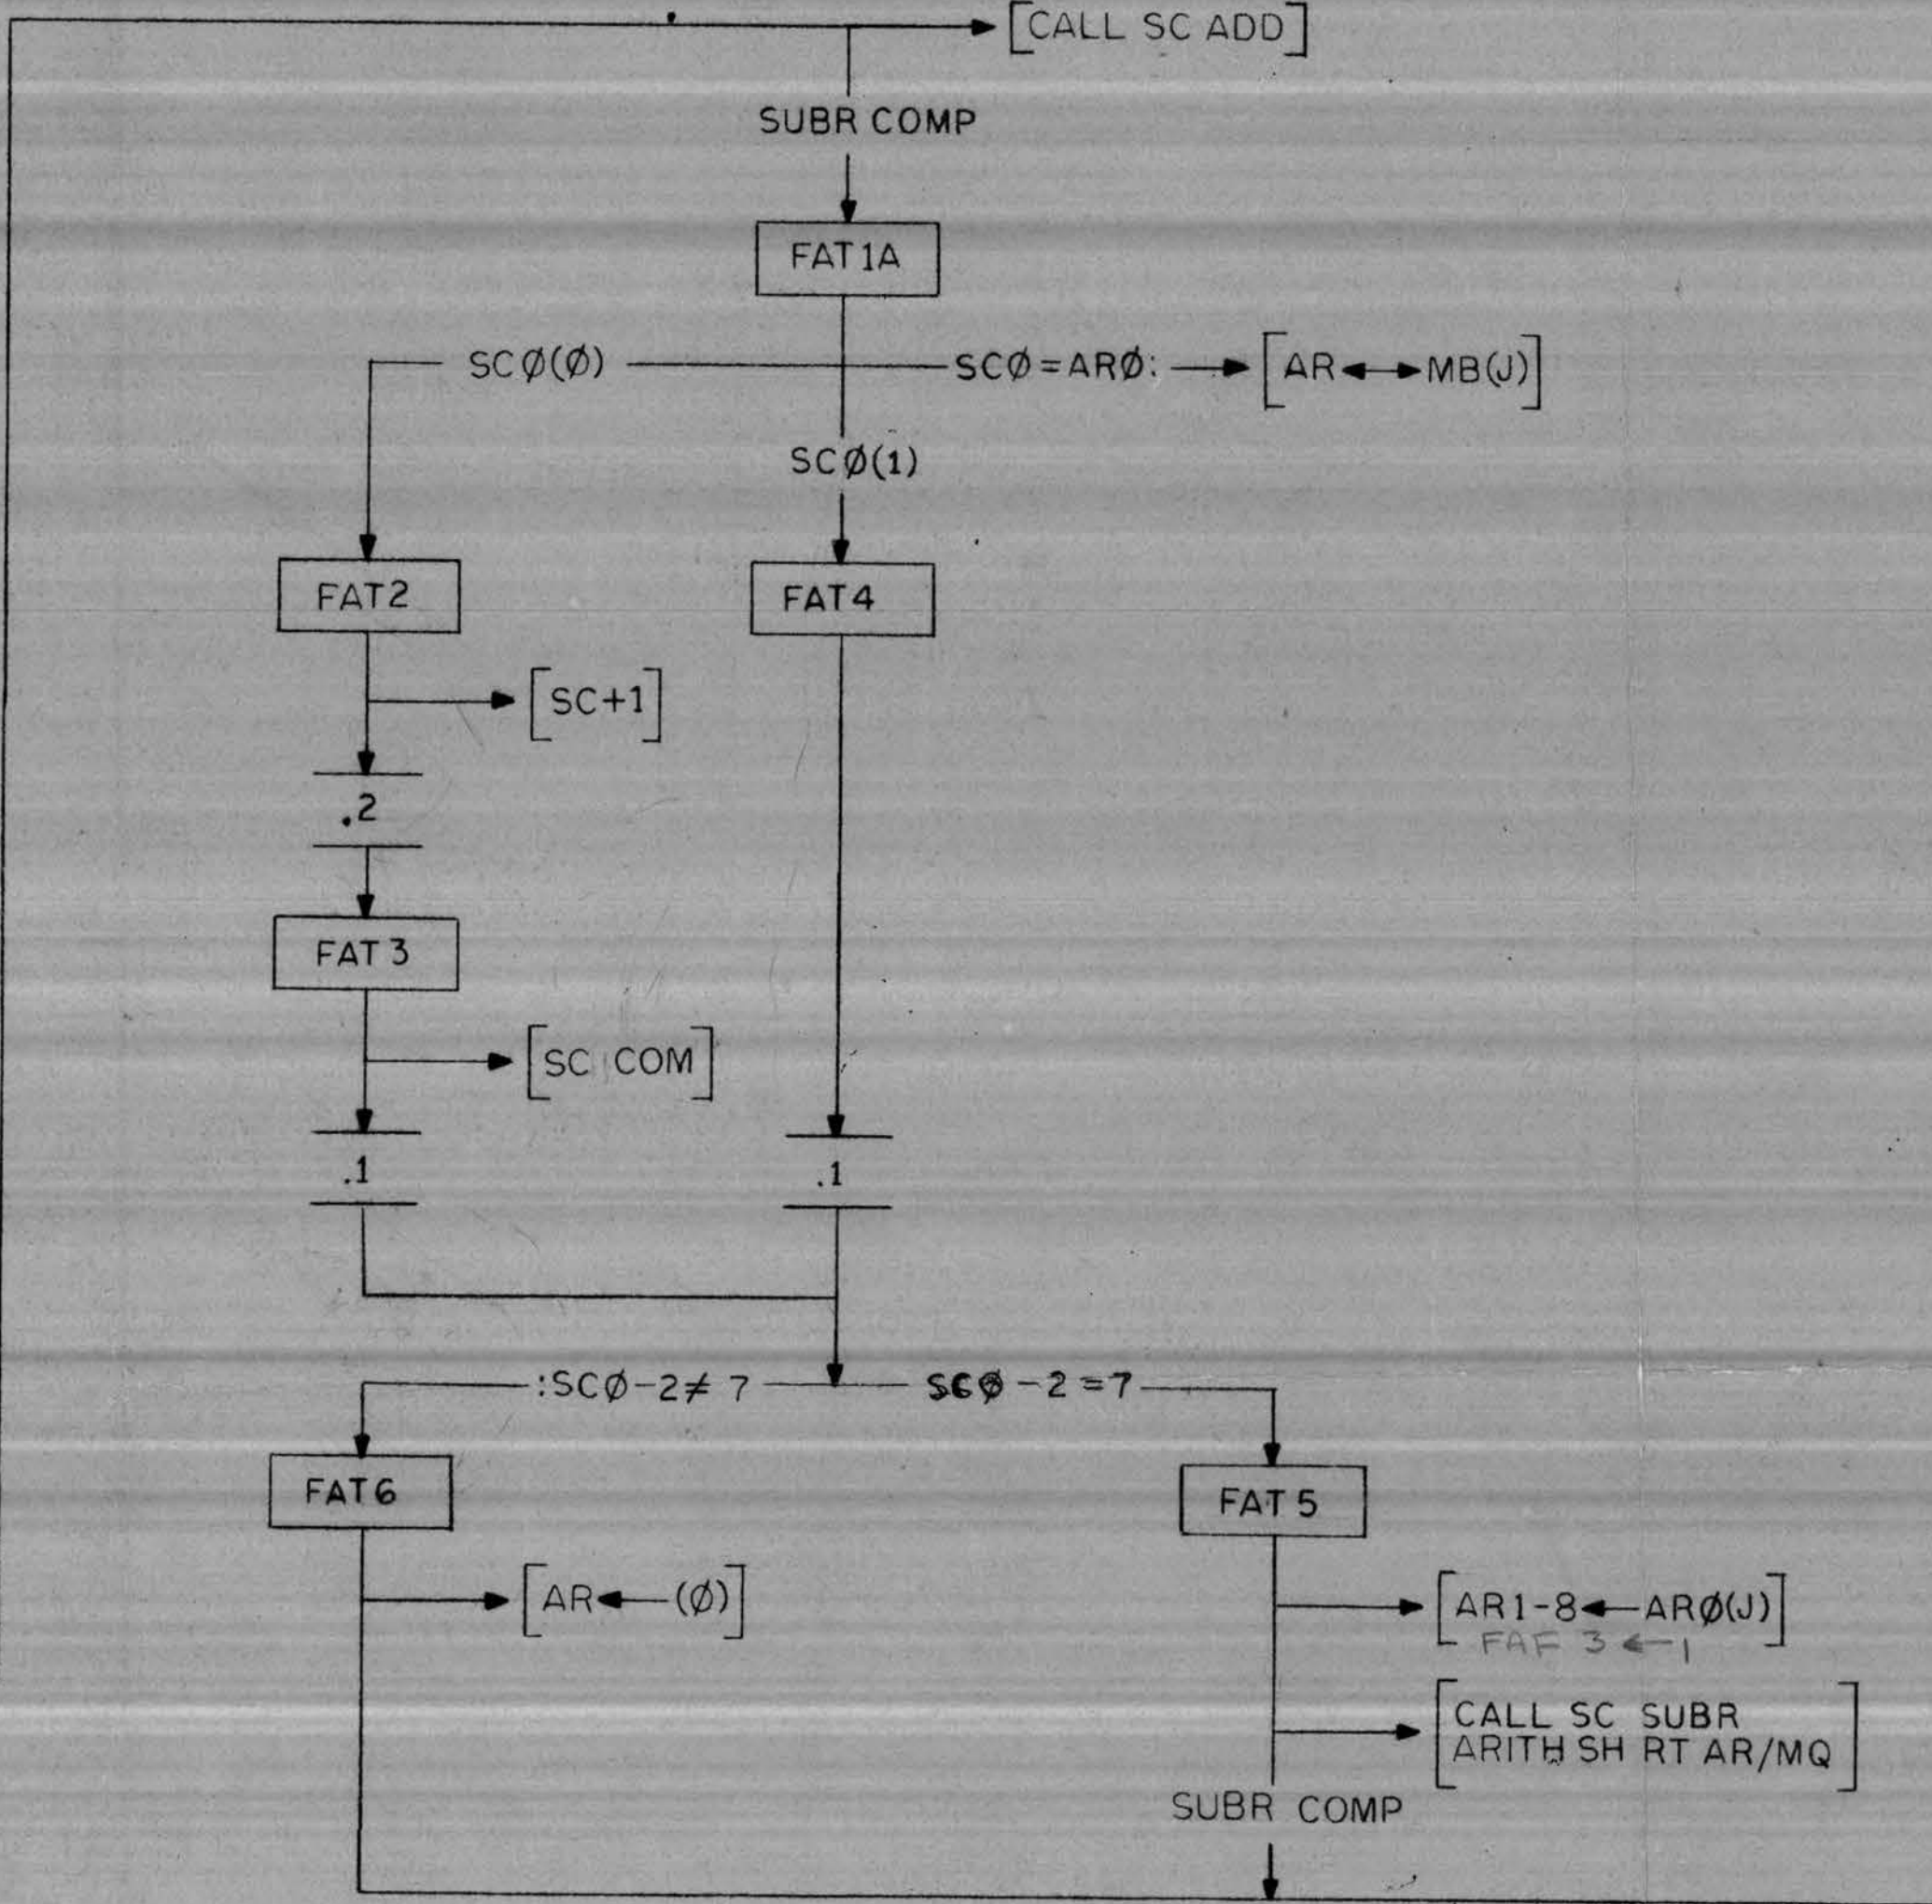

FLOATING DIVIDE

FLOATING MULTIPLY

FLOATING ADD/SUBTRACT

SUBR COMP

FAT5A

ISSUED
AUG 2 * 1964

CHANGE	REVISIONS	DRAWN R WATSON	DATE 1-22-64	 digital EQUIPMENT CORPORATION <small>MAYNARD, MASSACHUSETTS</small>	TITLE FLOATING DIVIDE FLOATING ADD/SUBTRACT
		CHECKED D. Sullivan	DATE 3-20-64		FOR ARITH. PROC: 166 PDP-6
		ENG R Savell	DATE 3/20/64		ASSY NO
		PROJ ENG R Savell	DATE 3/20/64		CODE FD
DATE		PROD R Savell	DATE 3/20/64	SHEET 1 OF 1	DRWG NO D-166-O-FDAS
ENG					REV LTR