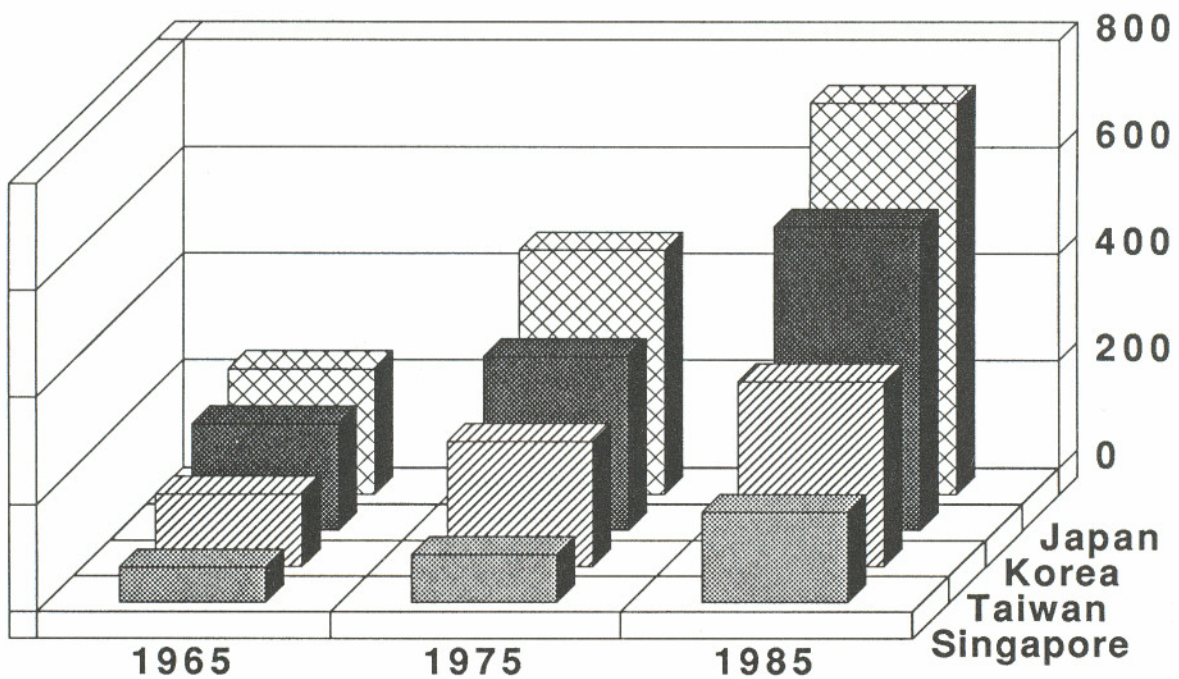

ELECTRONICS IMPORTS

Japan Faces Competition