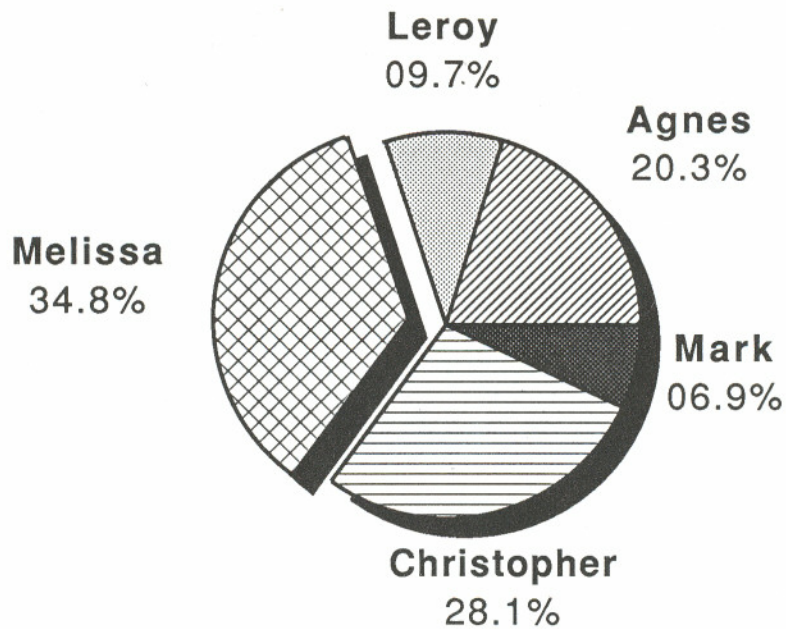

WIDGET SALES FOR 1985

By Sales Person