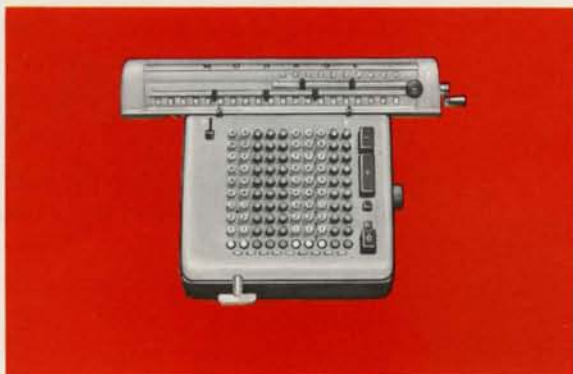

Monroe International, known for generations for excellence in calculating machines, is a leader in the development and production of business machines of all types. Adding machines range from simple, manual models for retail store use to high capacity two-register machines that tabulate and print on wide forms to give both horizontal and vertical totals. The Monroe line also includes accounting and data processing machines and a line of desk size general purpose electronic computers.

Monroe International is a division of the Business Equipment Group of Litton Industries. So in addition to all types of figuring machines, you can look to your Man from Monroe for information on sales registers, inventory control systems, printed supplies for product identification, as well as office furniture and related equipment.

The Monro-Matic PC 1421 is unprecedented in the world of figuring machines. It prints decimals in problems and answers, and fills in zeroes where needed. Lists a dozen digits, totals 21. Exclusive "perpetual action" keyboard.

Model LA7 is a compact calculator offering fully automatic division and electric multiplication. It has an outstanding reputation for sturdiness, simplicity and accuracy and is the most advanced calculator in the famous "L" line of Monroe machines.