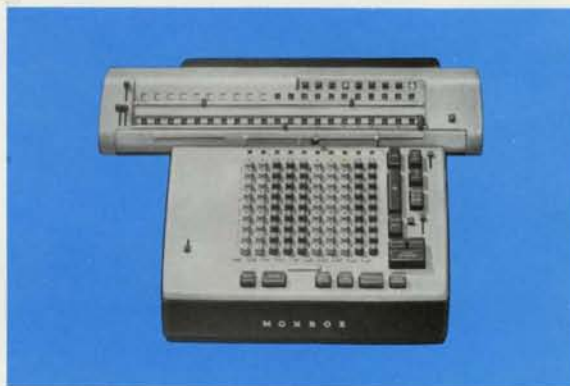

The IQ-10-213, one of eleven automatic models, is ideal for statisticians, research analysts or engineers because of its large capacity and automatic decimal control. Further, in multiplication, all three factors are always visible and the carriage automatically shifts to the correct position for any operation.

Monroe 10-key adding machines come in electric, hand, and wide carriage models. Duplex models offer grand totaling. Wide carriage models shuttle or tabulate automatically. Monroe 10-key models total from 9,999,999.99 to 9,999,999,999.99.